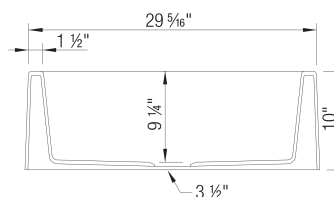

Optional Accessories

CapFlow Strainer Cover	517666
Beech Cutting Board	235010
Sink Grid	233532
Floating Sink Grid	233530

Warranty

BLANCO offers a limited lifetime warranty on all sinks and faucets, as well as a one-year warranty on all custom accessories.

Code/Standards Compliance

BLANCO sinks and faucets are third-party tested and certified to standards and listed by applicable certification bodies. For more information on individual product listings, contact our office or listing organization.

View our how-to videos to learn more about installing and caring for BLANCO products:
<https://www.blanco.com/us-en/service/how-to-videos/how-to-videos-for-sinks/>