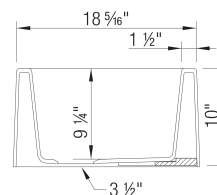

Optional Accessories

CapFlow Strainer Cover	517666
Beech Cutting Board	235010
Sink Grid	233532
Floating Sink Grid	233530

Warranty

BLANCO offers a limited lifetime warranty on all sinks and faucets, as well as a one-year warranty on all custom accessories.

Code/Standards Compliance

BLANCO sinks and faucets are third-party tested and certified to standards and listed by applicable certification bodies. For more information on individual product listings, contact our office or listing organization.

View our how-to videos to learn more about installing and caring for BLANCO products:
<https://www.blanco.com/us-en/service/how-to-videos/how-to-videos-for-sinks/>