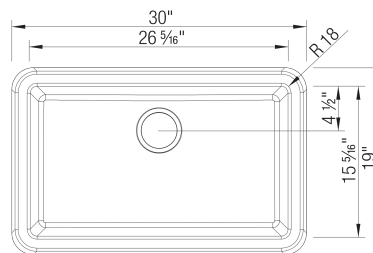

### Design and Planning Tips

- Min cabinet size: 33 in
- Bowl depth: 9-1/4" in ( 235.0 mm )

What is included:  
Installation instructions  
Cabinet template  
Limited Lifetime Warranty

Apron front installation only

Minimum cabinet size: 33"

Cut-out Dimensions: custom installation. Use sink as template

Sink Bowl Dimensions:

Sink Bowl Length (left-to-right): 26.31"

Sink Bowl Width (front-to-back): 15.31"

Sink Bowl Depth: 9.25"